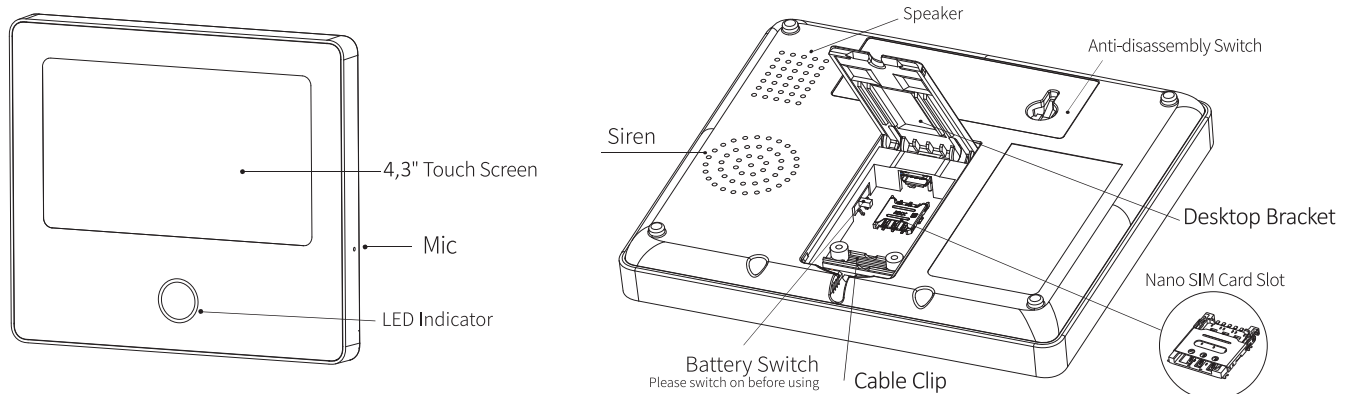

- 4.3-inch IPS full-color display
- 1500mAh Libattery, standby time is 24 hrs
- Wireless connection
- Power 5V DC - 1A Micro USB
- Louder siren
- Support up to 200 accessories
- Two-way calls function
- 5 groups of preset alarm calls
- Low battery alarm
- Support anti-dismantling alarm
- Support Smart Life APP
- Support Amazon Alexa
- Support Google Assistant
- 600MHz high-speed smart chip
- Built-in 5 languages

Technical Parameter

• Power supply	DC 5V - 1A - Micro USB
• Built-in battery	3.7V 1500mAh lithium battery
• Working power consumption	<5W
• Working temperature	-10°C~+50°C
• Relative humidity	<95% (no condensation)
• Wireless parameters	433MHz
• WiFi	2.412Ghz to 2.484Ghz < 20dBm
• Bluetooth Working frequency	2402MHz to 2480MHz < 20dBm
• Mobile standard	2G
• WiFi standard	IEEE802.11b/g/n 2.4GHz
• Product size	105x120x15,5mm

Led Connector

Color	Panel status
Red	Alarming
Yellow	Armed
Green	Disarmed

Flashing	Panel status
Yellow/Green	Delay Arming
Red/Green	Delay Alarming

Examples of accessories

Smart Security Panel Kit